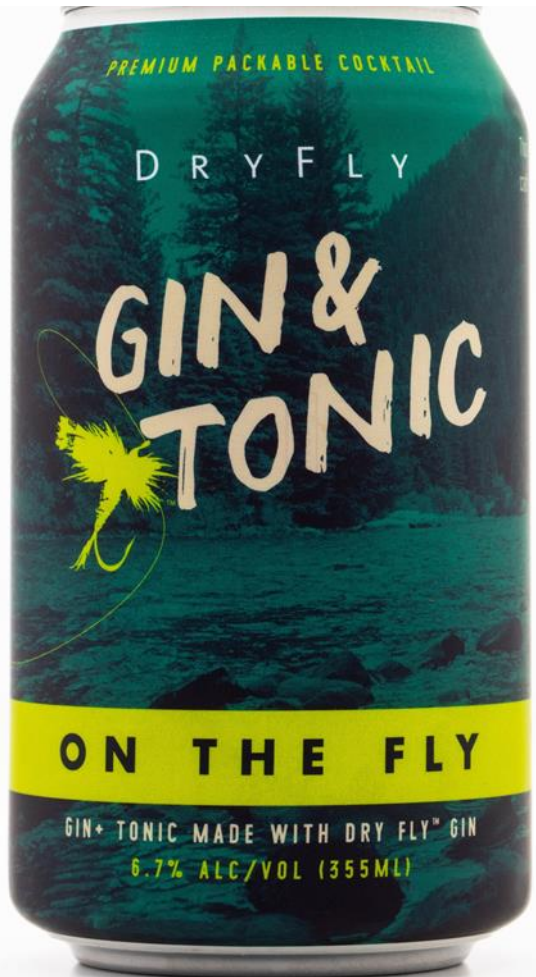

# Dry Fly 'On The Fly' Gin & Tonic

## GIN AND TONIC

This ready-to-enjoy Gin & Tonic features our award-winning Washington Gin, craft tonic syrup from Side Hustle Syrups, and house made bitters to give you a unique and refreshing taste of the Northwest. Best enjoyed with friends on your favorite stream, river, lake, mountain, or backyard.

6.7% ABV – **All Natural Ingredients & Gluten Free**

**91 Points – Meredith May, Tasting Panel Magazine**

**Item:** Dry Fly 'On The Fly' Gin & Tonic 6/4/12oz Can  
**Description:** Dry Fly Gin with Craft Tonic, Grapefruit Zest  
**Configuration:** 6/4/12oz Cans w/ Plastic Rings  
**ABV:** 6.7%  
**UPC:** 008-50548-00454-7 (used for 4-pk or single can sales)  
**UPC:** 108-50548-00455-1 (case)  
**Pallet Configuration:** 10/100 (layer/pallet)