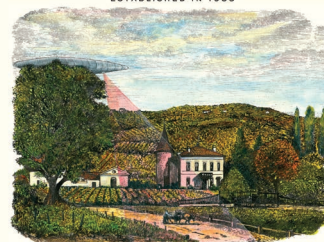

-Randall Gramh (Winemaker/Founder)

LABEL ART Vineyard artwork from 1855 edition of "Bordeaux Chateaux", Spaceship courtesy of Jules Verne, circa 1870.

CONTACT

Sales@BonnyDoonVineyard.com

UPC 769434104219

STORY In 1954, the village council of Chateauf-neuf-du-Pape was quite perturbed and apprehensive that flying saucers or 'flying cigars' might do damage to their vineyards, were they to land therein. So, right-thinking men all, they passed an ordinance prohibiting the landing of flying saucers or flying cigars in their vineyards. The ordinance further states that any flying saucers or flying cigars that did land were to be taken immediately to the pound.

Shelf Talker

PINK WINE OF THE EARTH

Wild strawberry, peach, guava, with wonderful creaminess & length

BONNY DOON VINEYARD

PINK WINE OF THE EARTH

Produced & Bottled by
BONNY DOON VINEYARD

ESTABLISHED IN 1983

VIN GRIS DE CIGARE PINK WINE OF THE EARTH

Produced & Bottled by
BONNY DOON VINEYARD

ESTABLISHED IN 1983

VIN GRIS DE CIGARE PINK WINE OF THE EARTH

Produced & Bottled by
BONNY DOON VINEYARD