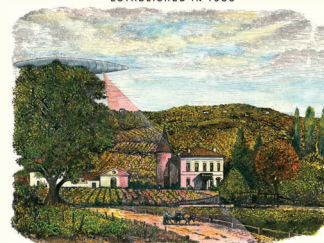

-Randall Gramh (Winemaker/Founder)

LABEL ART Vineyard artwork from 1855 edition of "Bordeaux Chateaux", Spaceship courtesy of Jules Verne, circa 1870.

CONTACT

Sales@BonnyDoonVineyard.com

UPC 769434104219

STORY In 1954, the village council of Chateauf-neuf-du-Pape was quite perturbed and apprehensive that flying saucers or 'flying cigars' might do damage to their vineyards, were they to land therein. So, right-thinking men all, they passed an ordinance prohibiting the landing of flying saucers or flying cigars in their vineyards. The ordinance further states that any flying saucers or flying cigars that did land were to be taken immediately to the pound.

Shelf Talker

PINK WINE OF THE EARTH

Wild strawberry, peach, guava, with wonderful creaminess & length

BONNY DOON VINEYARD

PINK WINE OF THE EARTH

Produced & Bottled by
BONNY DOON VINEYARD

ESTABLISHED IN 1983

VIN GRIS DE CIGARE PINK WINE OF THE EARTH

Produced & Bottled by
BONNY DOON VINEYARD

ESTABLISHED IN 1983

VIN GRIS DE CIGARE PINK WINE OF THE EARTH

Produced & Bottled by
BONNY DOON VINEYARD